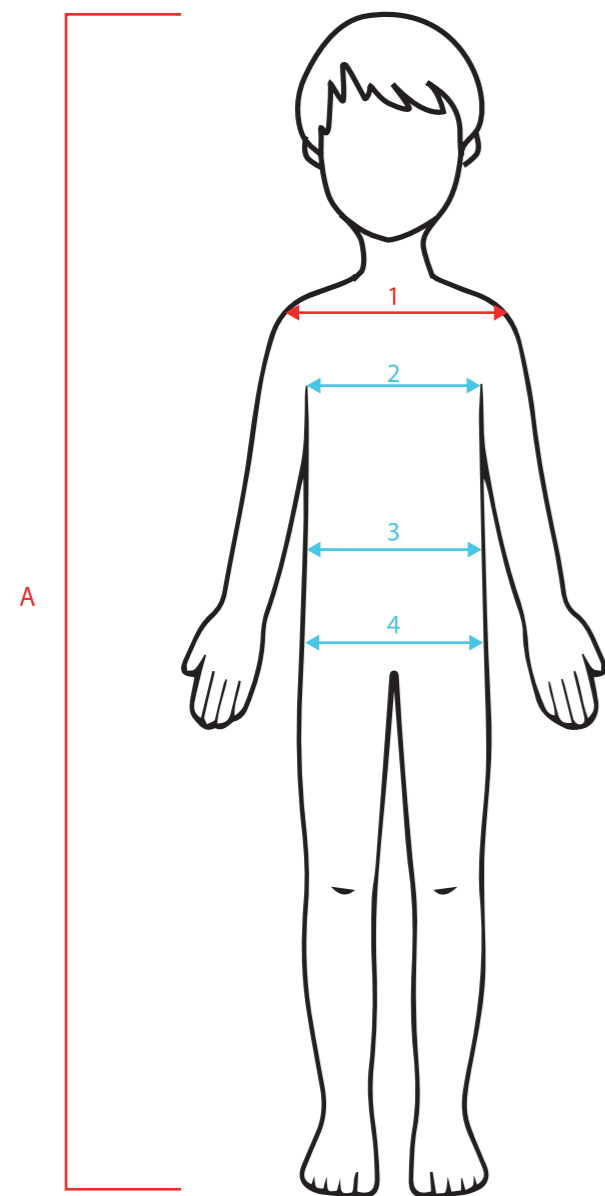

ANIMO BODY MEASUREMENT TABLE

Scheda misure corpo ANIMO

TOP

BOY

		6 years	7 years	8 years	9 years	10 years	11 years	12 years	13 years	14 years
A	TOTAL HEIGHT ALTEZZA TOTALE	118	124	130	135	140	146	152	158	164
1	SHOULDER WIDTH LARGHEZZA SPALLE	29	29,5	30,5	31	32	33	33,5	34,5	35
2	CHEST CIRCUMFERENCE CIRCONFERENZA TORACE	64	66,5	69	71,5	74	76,5	79	81,5	84
3	WAIST CIRCUMFERENCE CIRCONFERENZA VITA	52	54,5	57	59,5	62	64	66	68	70
4	WAIST CIRCUMFERENCE CIRCONFERENZA BACINO	66	68,5	71	73,5	76	78	80	82	84

Please note that all our measurements are given in **cm** and that these size tables are used only as a guide. All sizes are adapted to Italian standards.