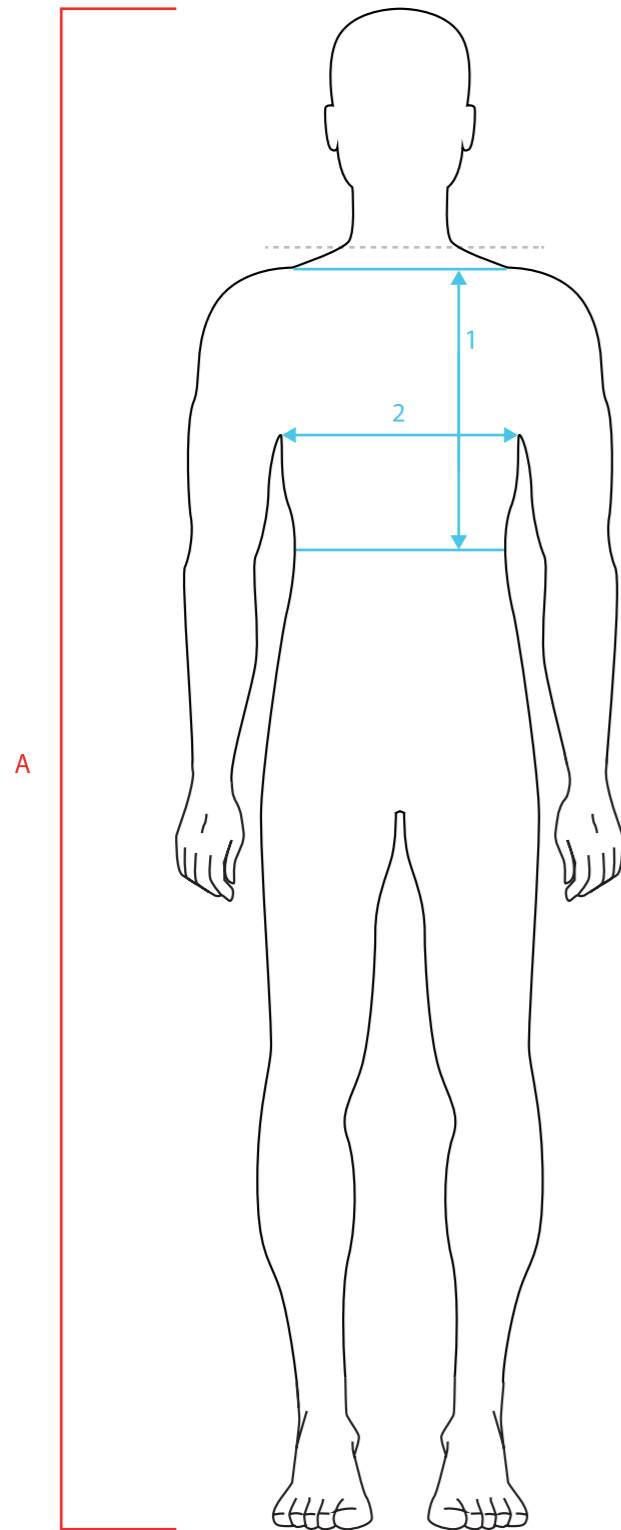

ANIMO BODY MEASUREMENT TABLE

Scheda misure corpo ANIMO

IS-TECH

MAN

		42	44	46	48	50	52	54	56
A	TOTAL HEIGHT ALTEZZA TOTALE	167 / 170	170 / 173	173 / 176	176 / 179	179 / 182	182 / 185	185 / 188	188 / 191
1	WAIST / SHOULDER LEGHT LUNGHEZZA VITA / SPALLA	36	37	39	41	42	43	44	44
2	CHEST CIRCUMFERENCE CIRCONFERENZA TORACE	90	94	98	102	106	110	114	116
3	CARTRDGE BOMBOLETTA	85cc	85cc	85cc	85cc	100cc	100cc	100cc	100cc
4	MINIMUN HORSE HEIGHT ALTEZZA MINIMA DEL CAVALLO	/	/	/	140	140	140	140	140
5	TETHER STRAP LENGTH LUNGHEZZA DELLA CINGHIA DI SICUREZZA	50	50	50	50	50	50	50	50

Please note that all our measurements are given in **cm** and that these size tables are used only a guide. All sizes are adapted to Italian standards.