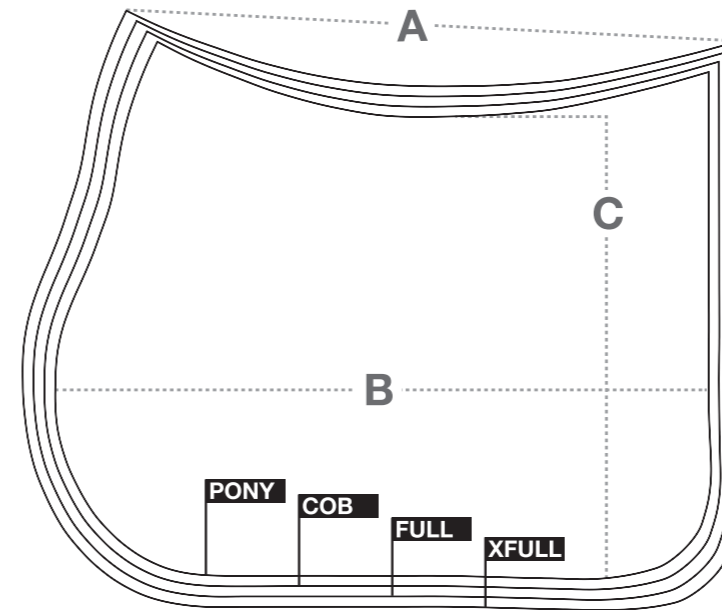

ANIMO SADDLEPAD MEASUREMENT TABLE

Scheda misure sottosella ANIMO

Jump

	A	B	C
PONY	53	63	44,5
COB	55	65	46,5
FULL	57	67	48,5
XFULL	59	69	50,5