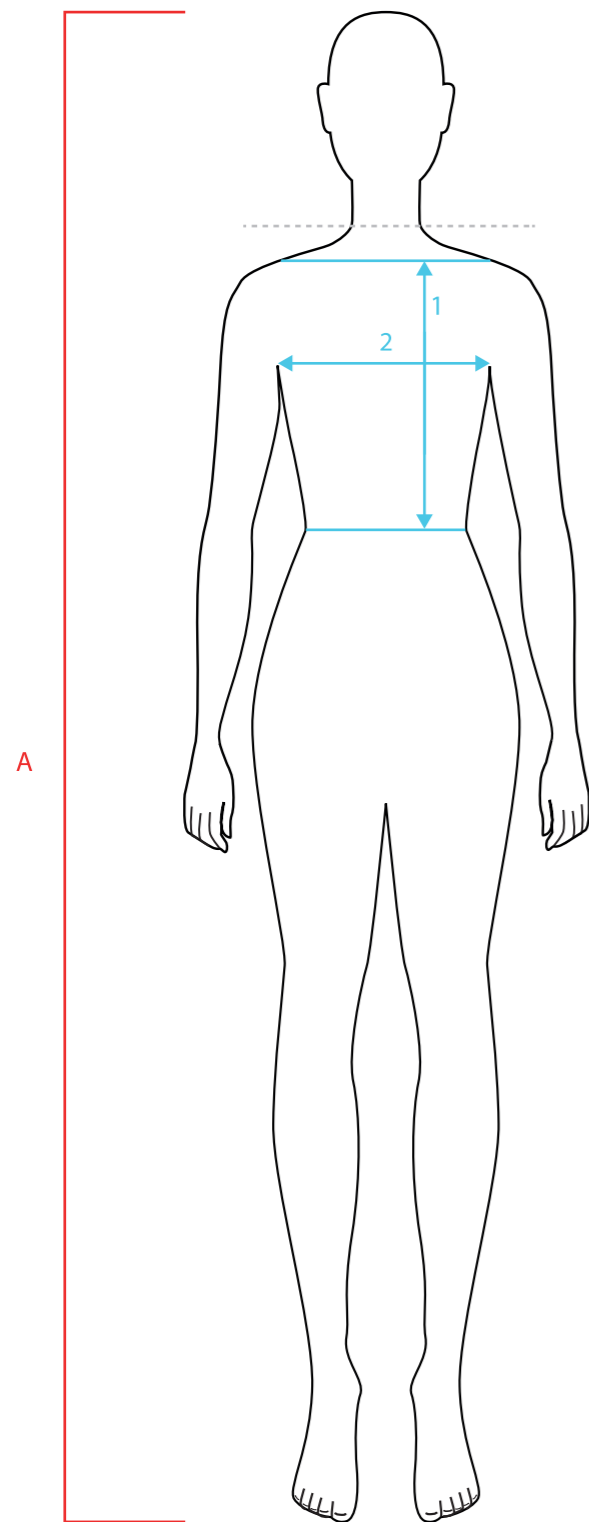

ANIMO BODY MEASUREMENT TABLE

Scheda misure corpo ANIMO

LI-TECH

WOMAN

		34	36	38	40	42	44	46	48	50
A	TOTAL HEIGHT <i>ALTEZZA TOTALE</i>	164 / 166	166 / 168	168 / 170	170 / 172	172 / 174	174 / 176	176 / 178	178 / 150	180 / 182
1	WAIST / SHOULDER LEGHT <i>LUNGHEZZA VITA / SPALLA</i>	30	31	32	33	34	35	36	37	37
2	CHEST CIRCUMFERENCE <i>CIRCONFERENZA TORACE</i>	79	82	85	88	92	96	100	104	108
3	CARTRDGE <i>BOMBOLETTA</i>	50cc	50cc	60cc	60cc	60cc	60cc	60cc	60cc	85cc
4	MINIMUN HORSE HEIGHT <i>ALTEZZA MINIMA DEL CAVALLO</i>	/	/	/	140	140	140	140	140	140
5	TETHER STRAP LENGTH <i>LUNGHEZZA DELLA CINGHIA DI SICUREZZA</i>	45	45	45	50	50	50	50	50	50

Please note that all our measurements are given in **cm** and that these size tables are used only a guide. All sizes are adapted to Italian standards.