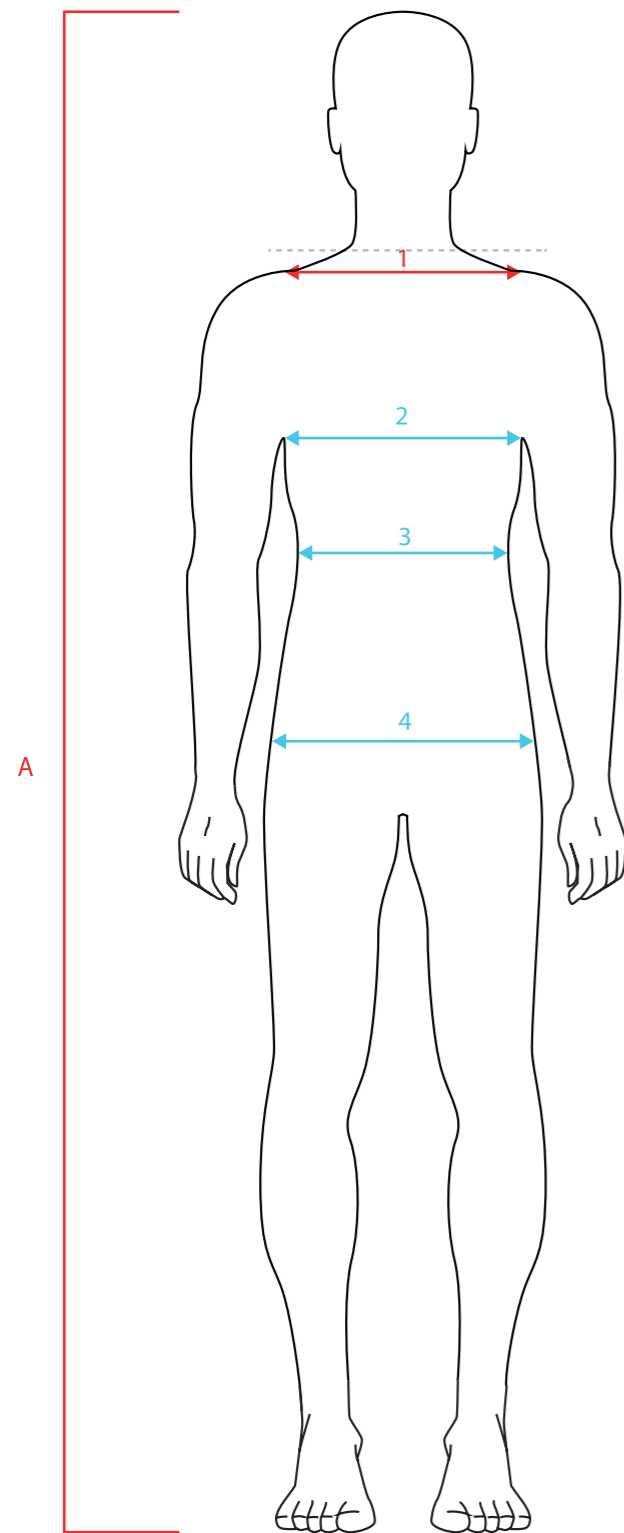

ANIMO BODY MEASUREMENT TABLE

Scheda misure corpo ANIMO

TOP

MAN

		42	44	46	48	50	52	54	56	58
A	TOTAL HEIGHT ALTEZZA TOTALE	177	180	180	183	186	189	192	192	195
1	SHOULDER WIDTH LARGHEZZA SPALLE	42	43	44	45	46	47	48	49	50
2	CHEST CIRCUMFERENCE CIRCONFERENZA TORACE	89	92	95	98	102	106	110	114	118
3	WAIST CIRCUMFERENCE CIRCONFERENZA VITA	77	80	83	86	90	94	98	102	106
4	HIP CIRCUMFERENCE CIRCONFERENZA BACINO	91	94	97	100	104	108	112	116	120

Please note that all our measurements are given in **cm** and that these size tables are used only a guide. All sizes are adapted to Italian standards.