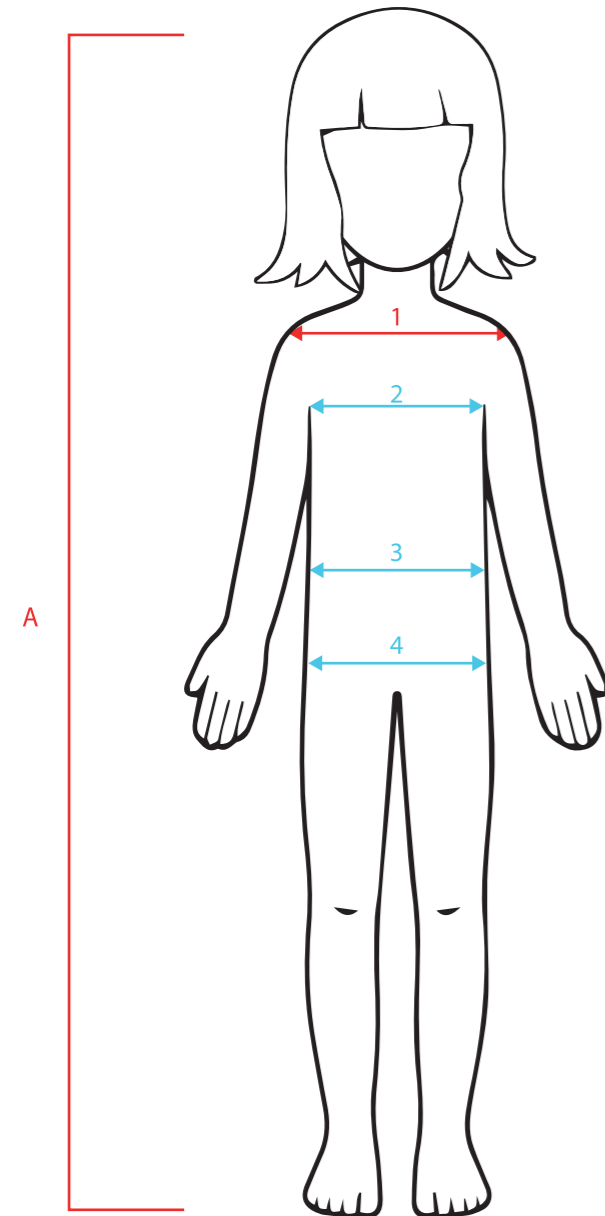

ANIMO BODY MEASUREMENT TABLE

Scheda misure corpo ANIMO

TOP

GIRL

		6 years	7 years	8 years	9 years	10 years	11 years	12 years	13 years	14 years
A	TOTAL HEIGHT ALTEZZA TOTALE	118	124	130	135	140	146	152	158	164
1	SHOULDER WIDTH LARGHEZZA SPALLE	29	29,5	30,5	31	32	33	33,5	34,5	35
2 ↻	CHEST CIRCUMFERENCE CIRCONFERENZA TORACE	60	62,5	65	67,5	70	72,5	75	77,5	80
3 ↻	WAIST CIRCUMFERENCE CIRCONFERENZA VITA	54	56,5	59	61,5	64	66	68	70	72
864 ↻	WAIST CIRCUMFERENCE CIRCONFERENZA BACINO	68	70,5	73	75,5	78	80	82	84	86

Please note that all our measurements are given in **cm** and that these size tables are used only as a guide. All sizes are adapted to Italian standards.