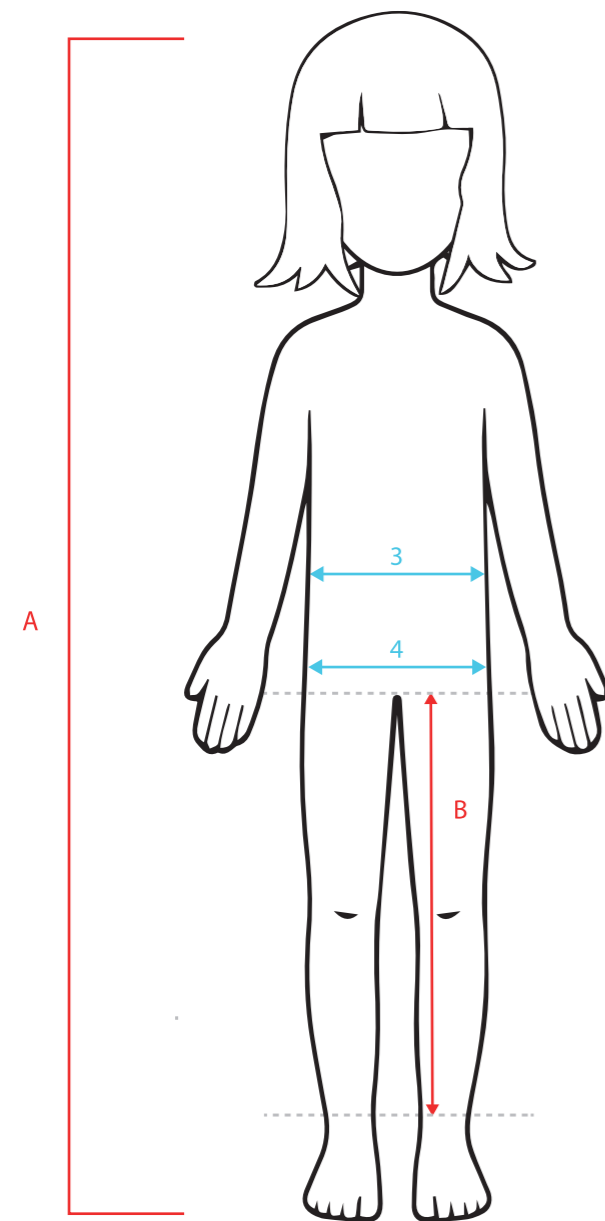

ANIMO BODY MEASUREMENT TABLE

Scheda misure corpo ANIMO

BOTTOM

GIRL

		6 years	7 years	8 years	9 years	10 years	11 years	12 years	13 years	14 years
^A	TOTAL HEIGHT <i>ALTEZZA TOTALE</i>	118	124	130	135	140	146	152	158	164
³	WAIST CIRCUMFERENCE <i>CIRCONFERENZA VITA</i>	54	56,5	59	61,5	64	66	68	70	72
⁴	HIP BONE CIRCUMFERENCE <i>CIRCONFERENZA BACINO</i>	68	70,5	73	75,5	78	80	82	84	86
^B	LENGTH OF INSIDE LEG <i>LUNGHEZZA INTERNO GAMBA</i>	58,5	60,5	62,5	66	68	70,5	72,5	75	77

Please note that all our measurements are given in **cm** and that these size tables are used only a guide. All sizes are adapted to Italian standards.