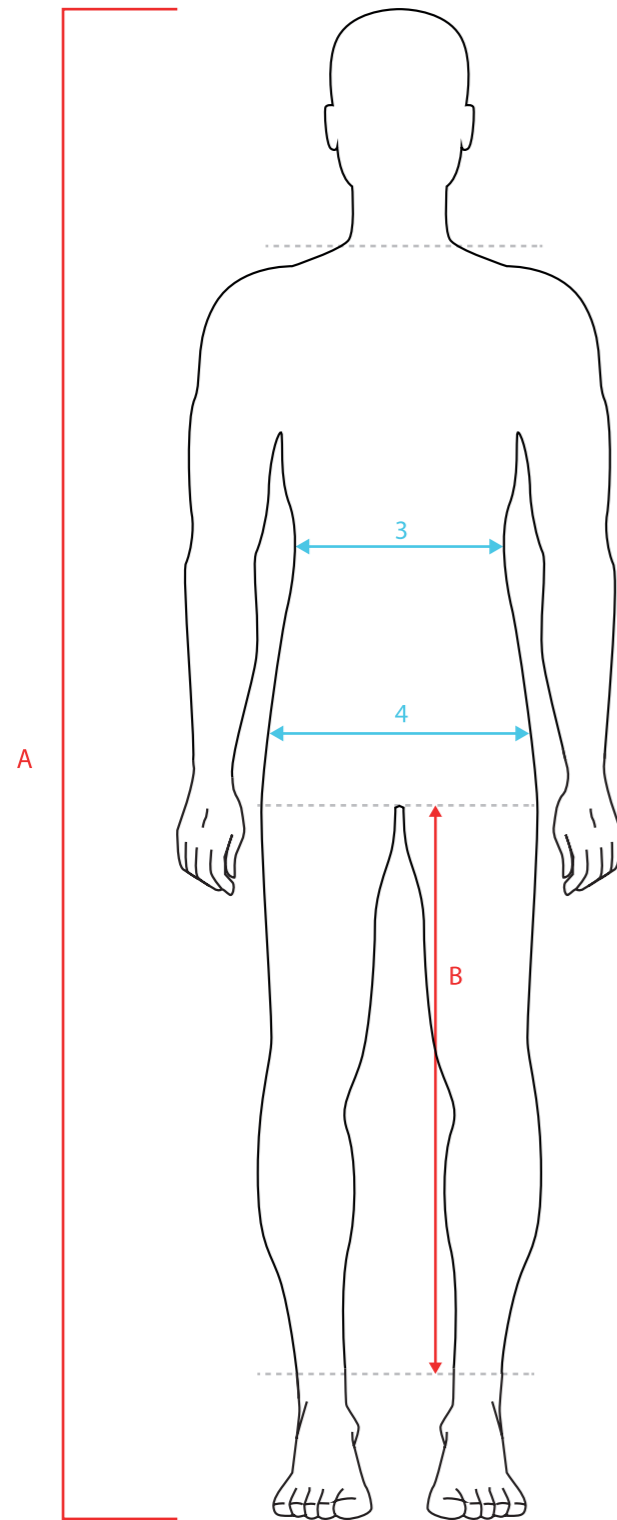

ANIMO BODY MEASUREMENT TABLE

Scheda misure corpo ANIMO

BOTTOM

MAN

		42	44	46	48	50	52	54	56	58
A	TOTAL HEIGHT ALTEZZA TOTALE	177	180	180	183	186	189	192	192	195
3	WAIST CIRCUMFERENCE CIRCONFERENZA VITA	77	80	83	86	90	94	98	102	106
4	HIP BONE CIRCUMFERENCE CIRCONFERENZA BACINO	91	94	97	100	104	108	112	116	120
B	LENGTH OF INSIDE LEG LUNGHEZZA INTERNO GAMBA	74	75	76	77	78	79	80	81	82

Please note that all our measurements are given in **cm** and that these size tables are used only a guide. All sizes are adapted to Italian standards.