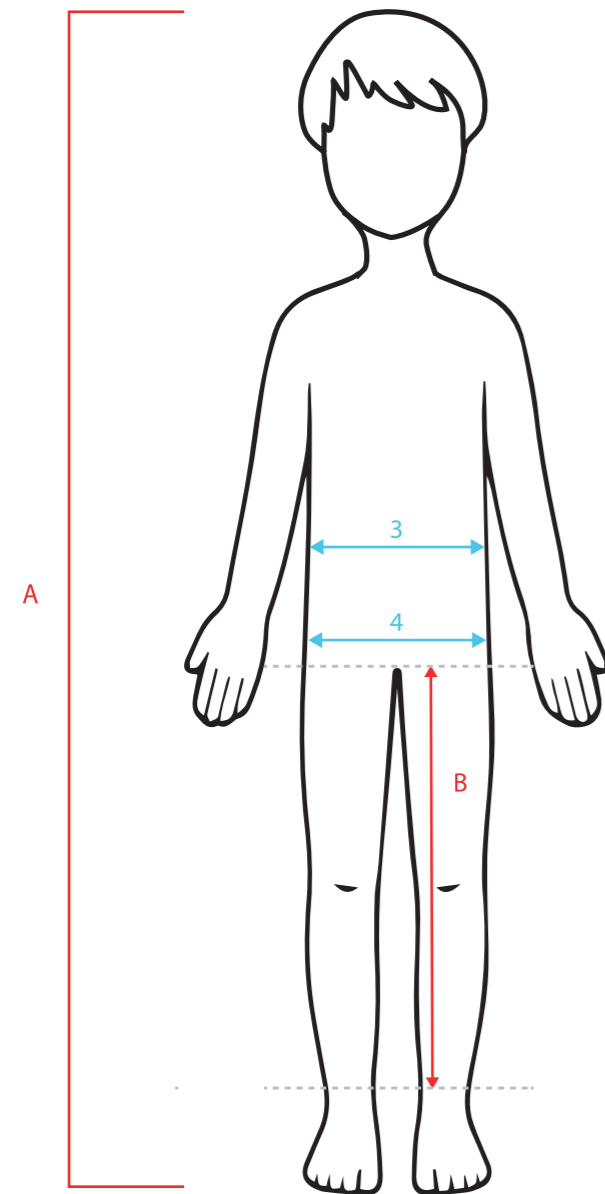

ANIMO BODY MEASUREMENT TABLE

Scheda misure corpo ANIMO

BOTTOM

BOY

		6 years	7 years	8 years	9 years	10 years	11 years	12 years	13 years	14 years
A	TOTAL HEIGHT ALTEZZA TOTALE	118	124	130	135	140	146	152	158	164
3	WAIST CIRCUMFERENCE CIRCONFERENZA VITA	52	54,5	57	59,5	62	64	66	68	70
4	HIP BONE CIRCUMFERENCE CIRCONFERENZA BACINO	66	68,5	71	73,5	76	78	80	82	84
B	LENGTH OF INSIDE LEG LUNGHEZZA INTERNO GAMBA	58,5	60,5	62,5	66	68	70,5	72,5	75	77

Please note that all our measurements are given in **cm** and that these size tables are used only a guide. All sizes are adapted to Italian standards.