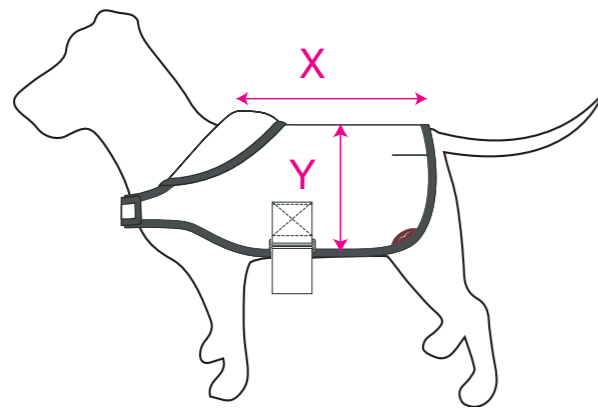

## Jump

	A	B	C
PONY	53	63	44,5
COB	55	65	46,5
FULL	57	67	48,5
XFULL	59	69	50,5

## Dressage

	A	B	C
PONY	53,5	62,5	48
COB	55,5	64,5	50
FULL	57,5	66,5	52
XFULL	59,5	68,5	54

# ANIMO DOG ACCESSORIES MEASUREMENT TABLE

Scheda misure accessori cane ANIMO

All dimensions are in cm

SIZE	X	Y
XXXS	19	18
XXS	25	20
XS	31	22
S	36	24
M	43	26

SIZE	dog indicator
XXXS	TOY DOG 
XXS	CHIHUAHUA 
XS	JACK RUSSELL 
S	WEST HIGHLAND 
M	SPRINGER SPANIEL 

MISURA X: LUNGHEZZA DA ATTACCO COLLO BORDO COMPRESO  
MISURA Y: ALTEZZA BORDO COMPRESO

MEASUREMENT X: LENGTH FROM NECK JOINT INCLUDING BORDER  
MEASUREMENT Y: HEIGHT INCLUDING BORDER